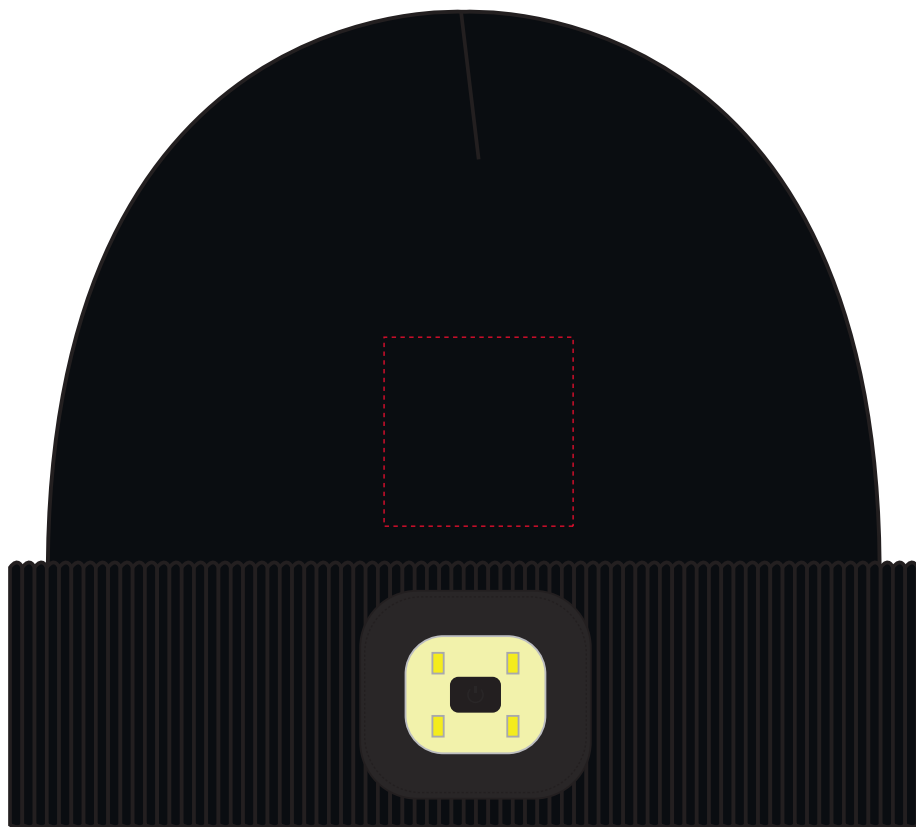

Your Ref:	Quantity:	Product Code: CF1019
Our Ref:	Version: 1	Product Colour: Black

PRINTING CONCERNS: PRINT MAY DISCOLOUR

PRODUCT INFO: DUE TO THE NATURE OF THE PRODUCT THE PRINT POSITION MAY VARY BY 2 - 3 MM

Madeira Thread Colours

The dashed line is to demonstrate print area and will not appear on your printed item

- Colour 1
- Colour 1
- Colour 1
- Colour 1

ARTWORK SCALE 50%

ARTWORK SCALE 100%
Max embroidery area 50mm x 50mm